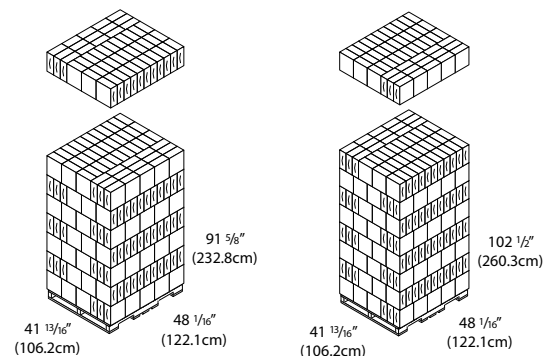

Shipping Configurations

North America

International

Dispensing solutions to grow your business!

We offer the widest array of options in the industry, customizing solutions to give you the functional capabilities, proprietary lock-outs features, and aesthetic choices you need to support your business strategy.

Start dispensing value today!
www.DispensingDynamics.com