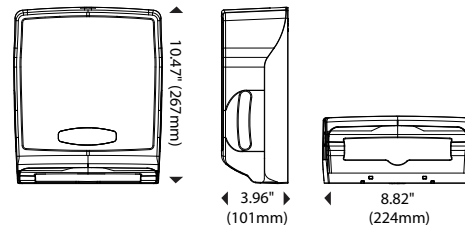

Width: 8.0" (203mm)

Capacity: Single stack

CONSTRUCTION

Material: Tough, easy to clean industrial plastic

Hinge: Bottom hinge for easy loading

Locks: Generic key or button

ADDITIONAL FEATURES

- Compact unit to accommodate any washroom design
- Load new stack of towels before the dispenser is completely empty

Dispenser Specifications:

Finish/Color: White cover and back housing
Transparent smoke gray cover and light gray back housing

Dispenser Dimensions

Paper Specifications:

Paper Capacity: Accommodates 3 packs of folded towels
Paper Width: 8.0" (203mm) max

Paper Dimensions

Shipping Specifications:

Weight in Case: 1.6 lbs (0.7kg)
Case Dimensions (L x W x H): 10 13/16" x 4 3/8" x 9 9/16"
(275mm x 111mm x 243mm)

Units per Case: 1

North America

Cases/Pallet*: 432
Weight/Pallet*: 736.2 lbs (333.9kg)