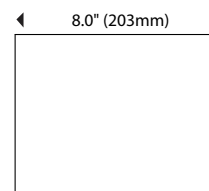

Dispenser Specifications:

Finish/Color: White cover and back housing
Transparent smoke gray cover and light gray back housing

Dispenser Dimensions

Paper Specifications:

Paper Capacity: Accommodates 3 packs of folded towels
Paper Width: 8.0" (203mm) max

Paper Dimensions

Shipping Specifications:

Weight in Case: 1.6 lbs (0.7kg)
Case Dimensions (L x W x H): 10 13/16" x 4 3/8" x 9 9/16"
(275mm x 111mm x 243mm)

Units per Case: 1

North America

Cases/Pallet*: 432
Weight/Pallet*: 736.2 lbs (333.9kg)