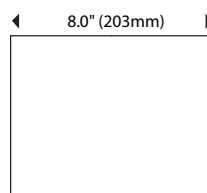

Dispenser Specifications:

Finish/Color: White cover and back housing
Smoke blue cover and light gray back housing

Dispenser Dimensions

Paper Specifications:

Paper Capacity: Accommodates 3 packs of folded towels
Paper Width: 8.0" (203mm) max

Paper Dimensions

Shipping Specifications:

Weight in Case: 1.6 lbs (0.7kg)
Case Dimensions (L x W x H): 10 13/16" x 4 3/8" x 9 9/16"
(275mm x 111mm x 243mm)

Units per Case: 1

North America

Cases/Pallet*: 432
Weight/Pallet*: 736.2 lbs (333.9kg)