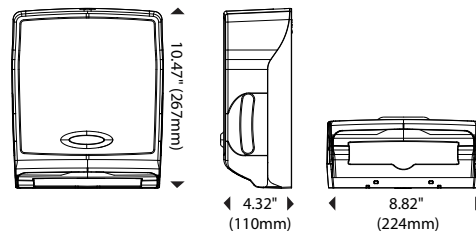

Width: 8.0" (203mm)

Capacity: Single stack

CONSTRUCTION

Material: Tough, easy to clean industrial plastic

Hinge: Bottom hinge for easy loading

Locks: Generic key or button

ADDITIONAL FEATURES:

- Compact unit to accommodate any washroom design
- Load new stack of towels before the dispenser is completely empty

Dispenser Specifications:

Finish/Color: White cover and back housing
Smoke blue cover and light gray back housing

Dispenser Dimensions

Paper Specifications:

Paper Capacity: Accommodates 3 packs of folded towels
Paper Width: 8.0" (203mm) max

Paper Dimensions

Shipping Specifications:

Weight in Case: 1.6 lbs (0.7kg)
Case Dimensions (L x W x H): 10 13/16" x 4 3/8" x 9 9/16"
(275mm x 111mm x 243mm)

Units per Case: 1

North America

Cases/Pallet*: 432
Weight/Pallet*: 736.2 lbs (333.9kg)