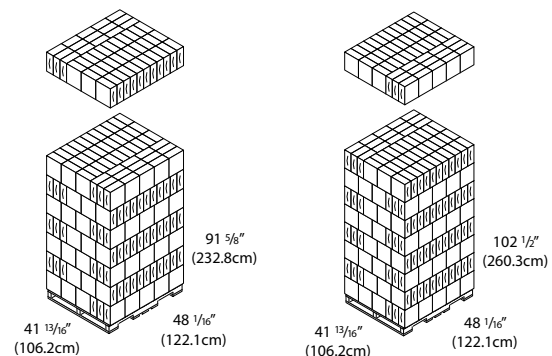

Shipping Configurations

North America

International

Dispensing solutions to grow your business!

We offer the widest array of options in the industry, customizing solutions to give you the functional capabilities, proprietary lock-outs features, and aesthetic choices you need to support your business strategy.

Start dispensing value today!
www.DispensingDynamics.com