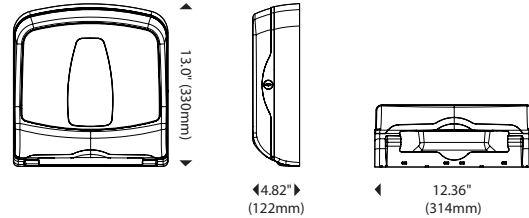

SIZE & CAPACITY

Width: 11.0" (279mm)

Capacity: Single stack

CONSTRUCTION

Material: Tough, easy to clean industrial plastic

Hinge: Side hinge for easy loading

Locks: Generic, fixed or proprietary key available

Dispenser Specifications:

Finish/Color: White cover and back housing
Black cover and back housing

Dispenser Dimensions

Paper Specifications:

Paper Capacity: Accommodates 1.5 packs of folded towels
Paper Width: 11.0 (279mm) max

Paper Dimensions

Shipping Specifications:

Weight in Case: 3.0 lbs (1.4kg)
Case Dimensions (L x W x H): 12 3/8" x 5 3/8" x 13 7/8"
(325mm x 137mm x 352mm)

Units per Case: 1

North America:

Cases/Pallet*: 462
Weight/Pallet*: 1431.0 lbs (649.1kg)