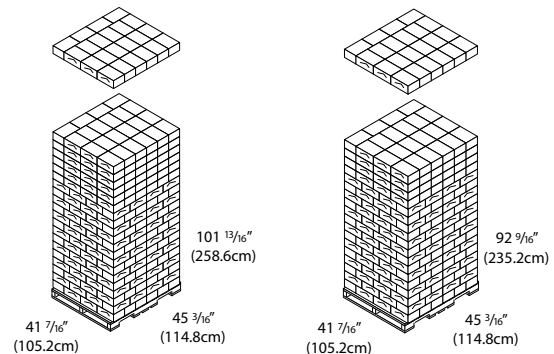

Shipping Configurations

North America

International

Dispensing solutions to grow your business!

We offer the widest array of options in the industry, customizing solutions to give you the functional capabilities, proprietary lock-outs features, and aesthetic choices you need to support your business strategy.

Start dispensing value today!
www.DispensingDynamics.com