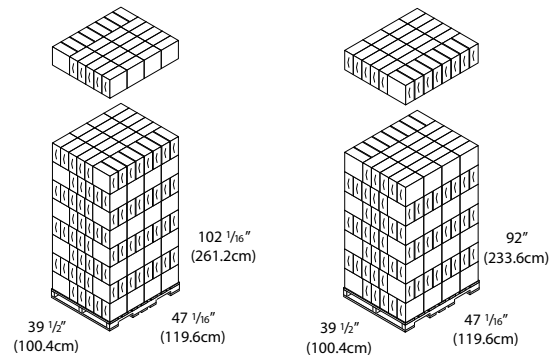

Shipping Configurations

North America

International

*Subject to change to maximize container load

Dispensing Solutions to grow your business!

Dispensing Dynamics offers the widest array of options in the industry. We customize dispensing solutions to give you the functional capabilities, proprietary lock-out features, and aesthetic choices you need to support your business strategy.

Start dispensing value today!
www.DispensingDynamics.com

Corporate Headquarters
1020 Bixby Drive
City of Industry, CA 91745
U.S.A.
(1) 800-888-3698

International Sales Office
19440 Enterprise Way
Surrey, BC V3S 6J9
Canada
(1) 888-225-7380

DISPENSING DYNAMICS™
INTERNATIONAL