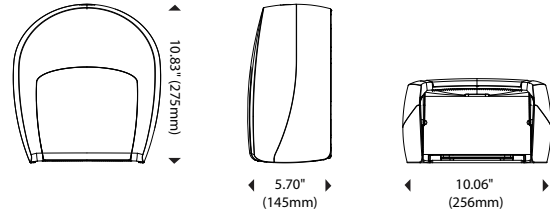

PAPER SIZE

Type:	Jumbo roll
Diameter:	9.0" (229mm)
Core:	1.5" to 3.3" (38mm to 84mm)

CONSTRUCTION

Roll Capacity:	1 roll
Material:	Tough, easy to clean industrial plastic
Locks:	Generic, fixed or proprietary key available

ADDITIONAL FEATURES

- Hinged cover facilitates reloading

**JT109-35
White**

**JT109-35
Black**

Easy paper loading saves labor

JT109-35

9" Single JBT Tissue Dispenser

Jumbo tissue economy in an attractive, user friendly unit that ensures that washroom patrons have paper when they need it

Dispenser Specifications:

Finish/Color: White cover and back housing
Black cover and back housing

Dispenser Dimensions

Paper Specifications:

Paper Capacity: 1 roll
Roll Width: 4.0" (254mm) max
Roll Diameter: 9.0" (229mm) max
Core Size: 1.5" to 3.3" (38mm to 84mm)

Roll Dimensions

Shipping Specifications:

Weight in Case: 3.3 lbs (1.5kg)
Case Dimensions (L x W x H): 10 7/8" x 5 1/16" x 11 3/4" (276mm x 145mm x 298mm)
Units per Case: 1
North America:
Cases/Pallet*: 256
Weight/Pallet*: 889.8 lbs (403.6kg)
International
Cases/Pallet*: 272
Weight/Pallet*: 942.6 lbs (427.6kg)
SKU: **JT109-35**