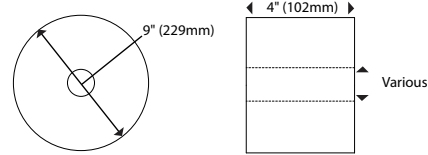

Dispenser Specifications:

Finish/Color: White cover and back housing
Black cover and back housing

Dispenser Dimensions

Paper Specifications:

Paper Capacity: 1 roll
Roll Width: 4.0" (254mm) max
Roll Diameter: 9.0" (229mm) max
Core Size: 1.5" to 3.3" (38mm to 84mm)

Roll Dimensions

Shipping Specifications:

Weight in Case: 3.3 lbs (1.5kg)
Case Dimensions (L x W x H): 10 7/8" x 5 1/16" x 11 3/4" (276mm x 145mm x 298mm)
Units per Case: 1
North America:
Cases/Pallet*: 256
Weight/Pallet*: 889.8 lbs (403.6kg)
International
Cases/Pallet*: 272
Weight/Pallet*: 942.6 lbs (427.6kg)
SKU: **JT109-35**