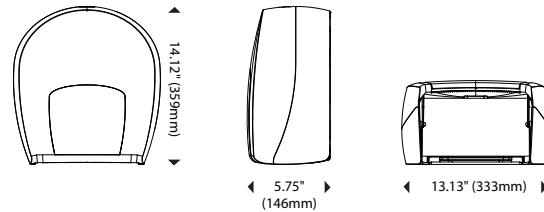

PAPER SIZE

Type:	Jumbo roll
Diameter:	12.0" (305mm)
Core:	1.5" to 3.3" (38mm to 84mm) or snap over

CONSTRUCTION

Roll Capacity:	1 roll
Material:	Tough, easy to clean industrial plastic
Locks:	Generic, fixed or proprietary key available

ADDITIONAL FEATURES

- Hinged cover facilitates reloading

**JT112-05
White**

**JT112-05
Black**

Easy paper loading saves labor

JT112-05

12" Single JBT Jumbo Tissue Dispenser

Jumbo tissue economy in an attractive, user friendly unit that ensures that washroom patrons have paper when they need it

Dispenser Specifications:

Finish/Color: White cover and back housing
Black cover and back housing

Dispenser Dimensions

Paper Specifications:

Paper Capacity: 1 roll
Roll Width: 4.5" (102mm) max
Roll Diameter: 12.0" (305mm)
Core Size: 1.5" to 3.3" (38mm to 84mm) or snap over

Roll Dimensions

Shipping Specifications:

Weight in Case: 3.4 lbs (1.5kg)
Case Dimensions (L x W x H): 13 15/16" x 5 15/16" x 14 13/16" (354mm x 151mm x 376mm)
Units per Case: 1
North America
Cases/Pallet*: 144
Weight/Pallet*: 534.6 lbs (242.5kg)
International
Cases/Pallet*: 120
Weight/Pallet*: 453.0 lbs (205.5kg)
SKU: **JT112-05**