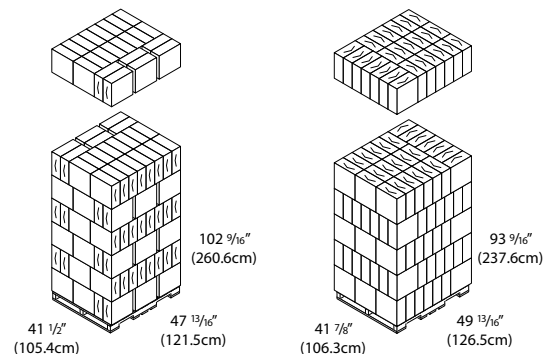

Shipping Configurations

North America

International

*Subject to change to maximize container load

Dispensing solutions to grow your business!

We offer the widest array of options in the industry, customizing solutions to give you the functional capabilities, proprietary lock-outs features, and aesthetic choices you need to support your business strategy.

Start dispensing value today!
www.DispensingDynamics.com

Corporate Headquarters
1020 Bixby Drive
City of Industry, CA 91745
U.S.A.
(1) 800-888-3698

International Sales Office
19440 Enterprise Way
Surrey, BC V3S 6J9
Canada
(1) 888-225-7380

DISPENSING DYNAMICS™
INTERNATIONAL