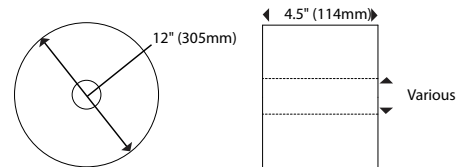

Dispenser Specifications:

Finish/Color: White cover and back housing
Black cover and back housing

Dispenser Dimensions

Paper Specifications:

Paper Capacity: 1 roll
Roll Width: 4.5" (102mm) max
Roll Diameter: 12.0" (305mm)
Core Size: 1.5" to 3.3" (38mm to 84mm) or snap over

Roll Dimensions

Shipping Specifications:

Weight in Case: 3.4 lbs (1.5kg)
Case Dimensions (L x W x H): 13 15/16" x 5 15/16" x 14 13/16" (354mm x 151mm x 376mm)
Units per Case: 1
North America
Cases/Pallet*: 144
Weight/Pallet*: 534.6 lbs (242.5kg)
International
Cases/Pallet*: 120
Weight/Pallet*: 453.0 lbs (205.5kg)
SKU: **JT112-05**