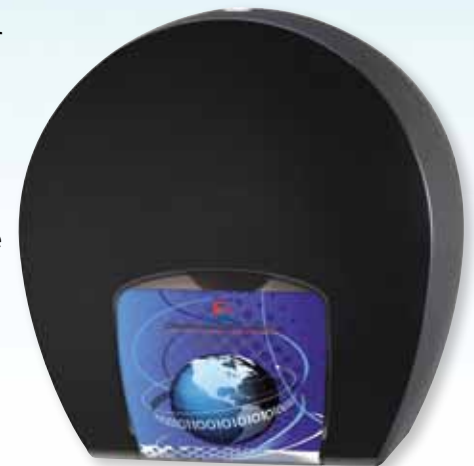

12" Single JBT Jumbo Tissue Dispenser

Jumbo tissue economy in an attractive, user friendly unit that ensures that washroom patrons have paper when they need it

KEY OPERATING FEATURES

Orientation:	Lateral
Spindle Function:	Fixed or rotating with knob
Spindle Type:	Universal or proprietary

PAPER SIZE

Type:	Jumbo roll
Diameter:	12.0" (305mm)
Core:	1.5" to 3.3" (38mm to 84mm) or snap over

CONSTRUCTION

Roll Capacity:	1 roll
Material:	Tough, easy to clean industrial plastic
Locks:	Generic, fixed or proprietary key available

ADDITIONAL FEATURES

- Hinged cover facilitates reloading

**JT112-35
White**

**JT112-35
Black**

Easy paper loading saves labor

JT112-35

12" Single JBT Jumbo Tissue Dispenser

Jumbo tissue economy in an attractive, user friendly unit that ensures that washroom patrons have paper when they need it

Dispenser Specifications:

Finish/Color: White cover and back housing
Black cover and back housing

Dispenser Dimensions

Paper Specifications:

Paper Capacity: 1 roll
Roll Height: 4.5" (114mm) max
Roll Diameter: 12.0" (305mm) max
Core Size: 1.5" to 3.3" (38mm to 84mm) or snap over