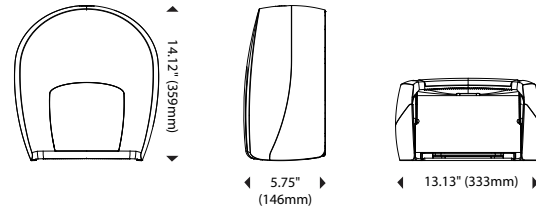

PAPER SIZE

Type:	Jumbo roll
Diameter:	12.0" (305mm)
Core:	1.5" to 3.3" (38mm to 84mm) or snap over

CONSTRUCTION

Roll Capacity:	1 roll
Material:	Tough, easy to clean industrial plastic
Locks:	Generic, fixed or proprietary key available

ADDITIONAL FEATURES

- Hinged cover facilitates reloading

**JT112-35
White**

**JT112-35
Black**

Easy paper loading saves labor

JT112-35

12" Single JBT Jumbo Tissue Dispenser

Jumbo tissue economy in an attractive, user friendly unit that ensures that washroom patrons have paper when they need it

Dispenser Specifications:

Finish/Color: White cover and back housing
Black cover and back housing

Dispenser Dimensions

Paper Specifications:

Paper Capacity: 1 roll
Roll Height: 4.5" (114mm) max
Roll Diameter: 12.0" (305mm) max
Core Size: 1.5" to 3.3" (38mm to 84mm) or snap over

Roll Dimensions

Shipping Specifications:

Weight in Case: 3.4 lbs (1.5kg)
Case Dimensions (L x W x H): 13 15/16" x 5 15/16" x 14 13/16" (354mm x 151mm x 376mm)
Units per Case: 1
North America:
Cases/Pallet*: 144
Weight/Pallet*: 534.6 lbs (242.5kg)
International
Cases/Pallet*: 120
Weight/Pallet*: 453.0 lbs (205.5kg)
SKU: **JT112-35**