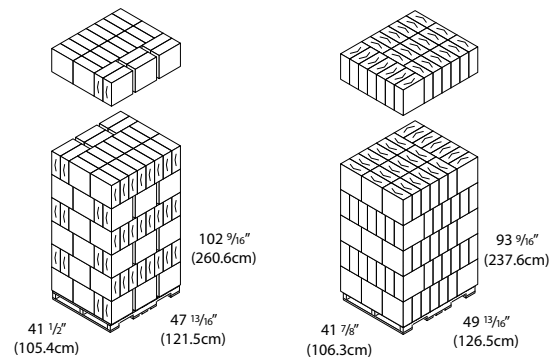

Shipping Configurations

North America

International

*Subject to change to maximize container load

Dispensing solutions to grow your business!

We offer the widest array of options in the industry, customizing solutions to give you the functional capabilities, proprietary lock-outs features, and aesthetic choices you need to support your business strategy.

Start dispensing value today!
www.DispensingDynamics.com

Corporate Headquarters
1020 Bixby Drive
City of Industry, CA 91745
U.S.A.
(1) 800-888-3698

International Sales Office
19440 Enterprise Way
Surrey, BC V3S 6J9
Canada
(1) 888-225-7380

DISPENSING DYNAMICS™
INTERNATIONAL