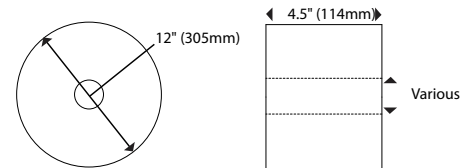

Dispenser Specifications:

Finish/Color: White cover and back housing
Black cover and back housing

Dispenser Dimensions

Paper Specifications:

Paper Capacity: 1 roll
Roll Height: 4.5" (114mm) max
Roll Diameter: 12.0" (305mm) max
Core Size: 1.5" to 3.3" (38mm to 84mm) or snap over

Roll Dimensions

Shipping Specifications:

Weight in Case: 3.4 lbs (1.5kg)
Case Dimensions (L x W x H): 13 15/16" x 5 15/16" x 14 13/16" (354mm x 151mm x 376mm)
Units per Case: 1
North America:
Cases/Pallet*: 144
Weight/Pallet*: 534.6 lbs (242.5kg)
International
Cases/Pallet*: 120
Weight/Pallet*: 453.0 lbs (205.5kg)
SKU: **JT112-35**