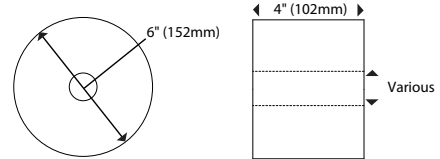

Dispenser Dimensions

Paper Specifications:

Paper Capacity: 2 rolls
Roll Width: 4.0" (102mm)
Roll Diameter: 6.0" (152mm)
Core Size: Coreless, mini-core, or
1.5" to 3.3" (38mm to 84mm)

Roll Dimensions

Shipping Specifications: