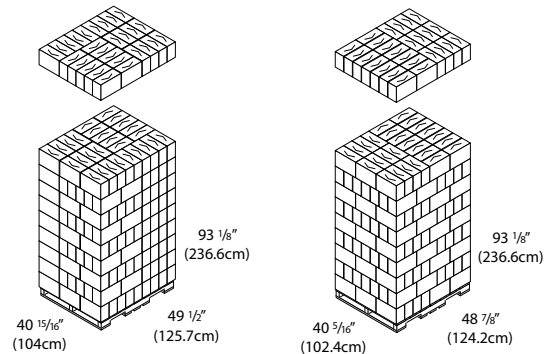

Shipping Configurations

North America

International

*Subject to change to maximize container load

Dispensing solutions to grow your business!

We offer the widest array of options in the industry, customizing solutions to give you the functional capabilities, proprietary lock-outs features, and aesthetic choices you need to support your business strategy.

Start dispensing value today!
www.DispensingDynamics.com