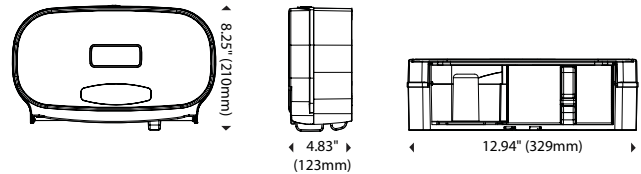

PAPER SIZE

Type:	Jumbo roll
Diameter:	6.0" (152mm)
Core:	Coreless, mini-core, or 1.5" to 3.3" (38mm to 84mm)

CONSTRUCTION

Roll Capacity:	2 rolls
Material:	Tough, easy to clean industrial plastic
Locks:	Generic, fixed or proprietary key available

Dispenser Dimensions

Paper Specifications:

Paper Capacity: 2 rolls
Roll Width: 4.0" (102mm)
Roll Diameter: 6.0" (152mm)
Core Size: Coreless, mini-core, or
1.5" to 3.3" (38mm to 84mm)

Roll Dimensions

Shipping Specifications:

Weight in Case: 2.4 lbs (1.1kg)
Case Dimensions (L x W x H): 13 7/16" x 5 1/2" x 8 13/16"
(341mm x 140mm x 224mm)
Units per Case: 1
North America
Cases/Pallet*: 270
Weight/Pallet*: 693.0 lbs (314.3kg)
International
Cases/Pallet*: 260
Weight/Pallet*: 669.0 lbs (303.5kg)
SKU: **JT206-00**