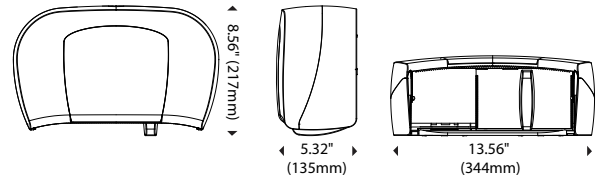

PAPER SIZE

- Type:** Jumbo roll
- Diameter:** 6.0" (152mm)
- Core:** Coreless, mini-core, or 1.5" to 3.3" (38mm to 84mm)

CONSTRUCTION

- Roll Capacity:** 2 rolls
- Material:** Tough, easy to clean industrial plastic
- Locks:** Generic, fixed or proprietary key available

JT206-05

6" Twin JBT Jumbo Tissue Dispenser

Double coverage to eliminate run-outs, prevent waste and save labor by using one roll up before transferring to the second

Dispenser Specifications:

Finish/Color: White cover and back housing
Black cover and back housing

Dispenser Dimensions

Paper Specifications:

Paper Capacity: 2 rolls
Roll Width: 4.0" (102mm)
Roll Diameter: 6.0" (152mm)
Core Size: Coreless, mini-core, or 1.5" to 3.3" (38mm to 84mm)

Roll Dimensions

Shipping Specifications:

Weight in Case: 2.4 lbs (1.1kg)
Case Dimensions (L x W x H): 13 13/16" x 5 15/16" x 9 1/16" (351mm x 151mm x 230mm)

Units per Case: 1

North America

Cases/Pallet*: 255
Weight/Pallet*: 657.0 lbs (298.0kg)

International