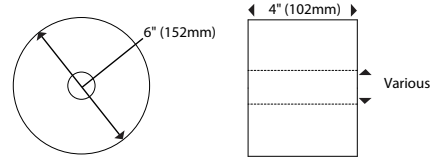

Dispenser Dimensions

Paper Specifications:

Paper Capacity: 2 rolls
Roll Width: 4.0" (102mm)
Roll Diameter: 6.0" (152mm)
Core Size: Coreless, mini-core, or 1.5" to 3.3" (38mm to 84mm)

Roll Dimensions

Shipping Specifications: