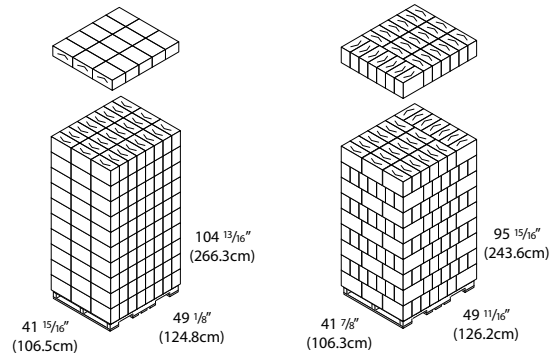

Shipping Configurations