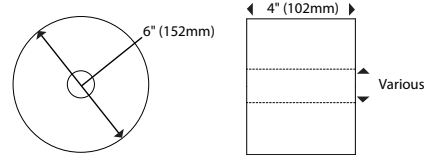

Dispenser Dimensions

Paper Specifications:

Paper Capacity: 2 rolls
Roll Width: 4.0" (102mm)
Roll Diameter: 6.0" (152mm)
Core Size: Coreless, mini-core, or 1.5" to 3.3" (38mm to 84mm)

Roll Dimensions

Shipping Specifications: