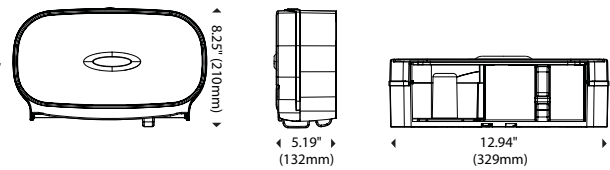

JT206-10

6" Twin JBT Jumbo Tissue Dispenser

Double coverage to eliminate run-outs, prevent waste and save labor by using one roll up before transferring to the second

Dispenser Specifications:

Finish/Color: White cover and back housing
Smoke blue cover and light gray back housing

Dispenser Dimensions

Paper Specifications:

Paper Capacity: 2 rolls
Roll Width: 4.0" (102mm)
Roll Diameter: 6.0" (152mm)
Core Size: Coreless, mini-core, or 1.5" to 3.3" (38mm to 84mm)

Roll Dimensions

Shipping Specifications:

Weight in Case: 2.4 lbs (1.1kg)
Case Dimensions (L x W x H): 13 7/16" x 5 1/2" x 8 13/16"
(341mm x 140mm x 224mm)

Units per Case: 1

North America

Cases/Pallet*: 270
Weight/Pallet*: 693.0 lbs (314.3kg)

International