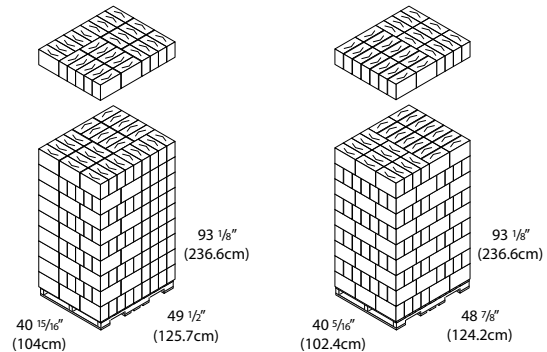

Shipping Configurations