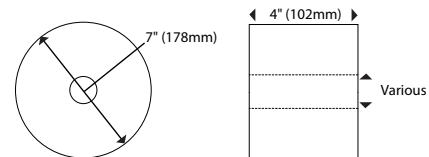

Dispenser Specifications:

Finish/Color: White cover and back housing
Smoke blue cover and light gray back housing

Dispenser Dimensions

Paper Specifications:

Paper Capacity: 2 rolls
Roll Width: 4.0" (102mm)
Roll Diameter: 7.0" (178mm)
Core Size: 1.5" to 3.3" (38mm to 84mm)

Roll Dimensions

Shipping Specifications:

Weight in Case: 3.0 lbs (1.4kg)
Case Dimensions (L x W x H): 16 5/16" x 6 1/16" x 10 1/2" (414mm x 153mm x 267mm)
Units per Case: 1
North America
Cases/Pallet*: 204
Weight/Pallet*: 657.0 lbs (298.0kg)
International:
Cases/Pallet*: 195
Weight/Pallet*: 630.0 lbs (285.8kg)
SKU: **JT207-10**