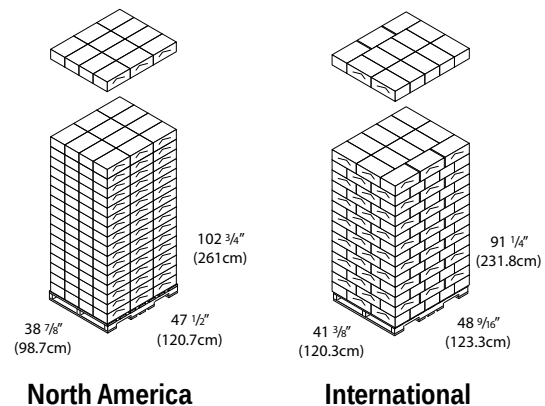

Shipping Configurations