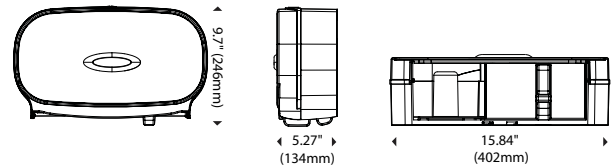

Dispenser Specifications:

Finish/Color: White cover and back housing
Smoke blue cover and light gray back housing

Dispenser Dimensions

Paper Specifications:

Paper Capacity: 2 rolls
Roll Width: 4.0" (102mm)
Roll Diameter: 7.0" (178mm)
Core Size: 1.5" to 3.3" (38mm to 84mm)

Roll Dimensions

Shipping Specifications:

Weight in Case: 3.0 lbs (1.4kg)
Case Dimensions (L x W x H): 16 5/16" x 6 1/16" x 10 1/2" (414mm x 153mm x 267mm)
Units per Case: 1
North America
Cases/Pallet*: 204
Weight/Pallet*: 657.0 lbs (298.0kg)
International:
Cases/Pallet*: 195
Weight/Pallet*: 630.0 lbs (285.8kg)
SKU: **JT207-10**