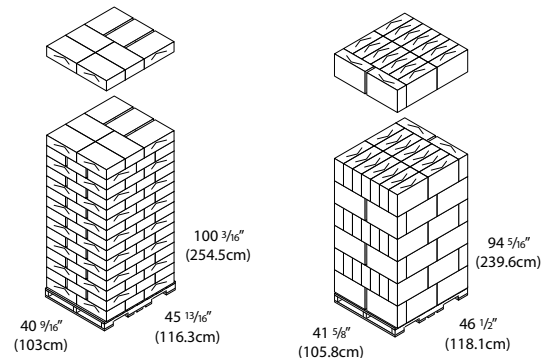

International

Shipping Configurations

North America