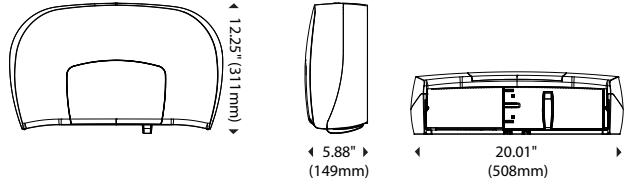

Auto transfer system ensures complete consumption of first roll before accessing second

JT209-35

9" Twin JBT Jumbo Tissue Dispenser

Double coverage to eliminate run-outs, prevent waste and save labor by using one roll up before transferring to the second

Dispenser Specifications:

Finish/Color: White cover and back housing
Black cover and back housing

Dispenser Dimensions

Paper Specifications:

Paper Capacity: 2 rolls
Roll Width: 4.0" (102mm) max
Roll Diameter: 9.0" (229mm) max
Core Size: 1.5" to 3.3" (38mm to 84mm)

Roll Dimensions

Shipping Specifications:

Weight in Case: 4.2 lbs (1.9kg)
Case Dimensions (L x W x H): 20 1/4" x 5 15/16" x 12 3/4" (514mm x 151mm x 324mm)
Units per Case: 1
North America:
Cases/Pallet*: 112
Weight/Pallet*: 515.4 lbs (233.8kg)
International:
Cases/Pallet*: 112
Weight/Pallet*: 515.4 lbs (233.8kg)
SKU: **JT209-35**