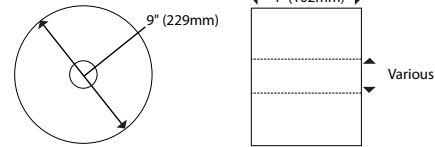

Dispenser Specifications:

Finish/Color: White cover and back housing
Black cover and back housing

Dispenser Dimensions

Paper Specifications:

Paper Capacity: 2 rolls
Roll Width: 4.0" (102mm) max
Roll Diameter: 9.0" (229mm) max
Core Size: 1.5" to 3.3" (38mm to 84mm)

Roll Dimensions

Shipping Specifications:

Weight in Case: 4.2 lbs (1.9kg)
Case Dimensions (L x W x H): 20 1/4" x 5 15/16" x 12 3/4" (514mm x 151mm x 324mm)
Units per Case: 1
North America:
Cases/Pallet*: 112
Weight/Pallet*: 515.4 lbs (233.8kg)
International:
Cases/Pallet*: 112
Weight/Pallet*: 515.4 lbs (233.8kg)
SKU: **JT209-35**