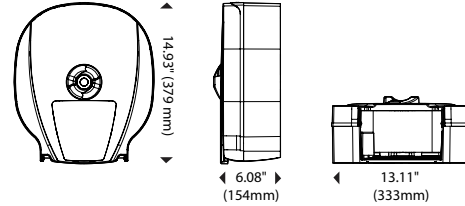

## Paper Specifications:

Paper Capacity: 3 rolls  
Roll Width: 4.0 (102mm) max  
Roll Diameter: 6.0" (152mm) max  
Core Size: Mini-core or 1.5" to 3.3" (38mm to 84mm)

## Roll Dimensions

## Shipping Specifications:

Weight in Case: 4.3 lbs (2.0kg)  
Case Dimensions (L x W x H): 13 1/2" x 6 1/8" x 15 9/16" (343mm x 156mm x 395mm)  
Units per Case: 1  
**North America:**  
Cases/Pallet\*: 144  
Weight/Pallet\*: 664.2 lbs (301.3kg)  
**International:**  
Cases/Pallet\*: 126  
Weight/Pallet\*: 586.8 lbs (266.2kg)  
SKU: **JT306-35**