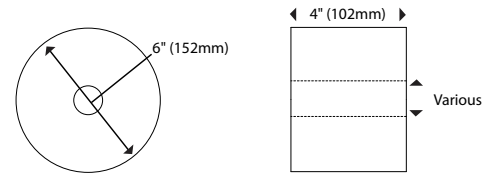

Roll Dimensions

Shipping Specifications:

Weight in Case: 4.3 lbs (2.0kg)
Case Dimensions (L x W x H): 13 1/2" x 6 1/8" x 15 9/16" (343mm x 156mm x 395mm)
Units per Case: 1
North America:
Cases/Pallet*: 144
Weight/Pallet*: 664.2 lbs (301.3kg)
International:
Cases/Pallet*: 126
Weight/Pallet*: 586.8 lbs (266.2kg)
SKU: **JT306-35**