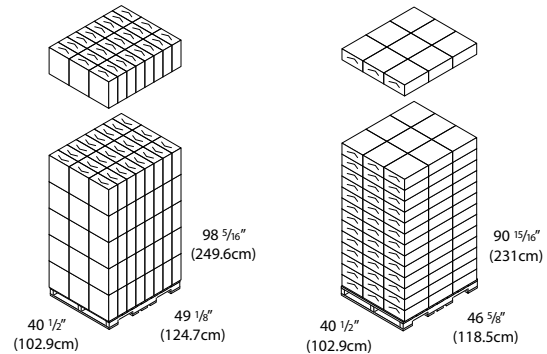

Shipping Configurations

North America

International

*Subject to change to maximize container load

Dispensing solutions to grow your business!

We offer the widest array of options in the industry, customizing solutions to give you the functional capabilities, proprietary lock-outs features, and aesthetic choices you need to support your business strategy.

Start dispensing value today!
www.DispensingDynamics.com