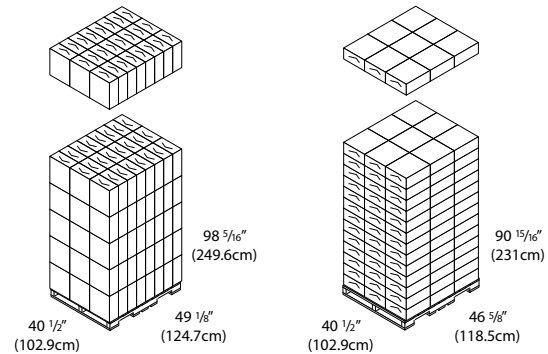

Shipping Configurations