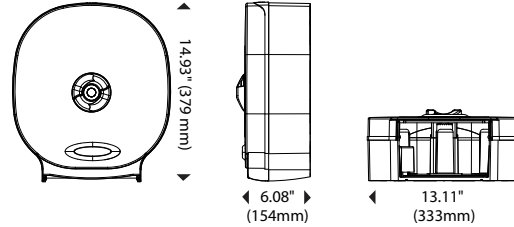

PAPER SIZE

Type:	Conventional roll
Diameter:	5.0" (127mm)
Core:	Coreless, mini-core, or 1.5" to 3.3" (38mm to 84mm)

CONSTRUCTION

Roll Capacity:	4 rolls to prevent paper run-outs
Material:	Tough, easy to clean industrial plastic
Locks:	Generic, fixed or proprietary key available

Dispenser Dimensions

Paper Specifications:

Paper Capacity: 4 rolls
Roll Width: 4.0" (102mm) max
Roll Diameter: 5.0" (127mm) max
Core Size: Coreless, mini-core, or 1.5" to 3.3" (38mm to 84mm)

Roll Dimensions

Shipping Specifications:

Weight in Case: 4.4 lbs (2.0kg)
Case Dimensions (L x W x H): 13 1/2" x 6 1/8" x 15 9/16" (343mm x 156mm x 395mm)

Units per Case: 1

North America

Cases/Pallet*: 144
Weight/Pallet*: 678.6 lbs (307.8kg)