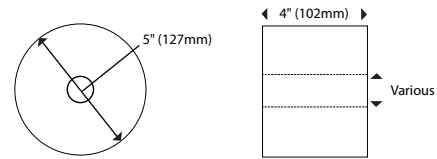

Dispenser Dimensions

Paper Specifications:

Paper Capacity: 4 rolls
Roll Width: 4.0" (102mm) max
Roll Diameter: 5.0" (127mm) max
Core Size: Coreless, mini-core, or 1.5" to 3.3" (38mm to 84mm)

Roll Dimensions

Shipping Specifications:

Weight in Case: 4.4 lbs (2.0kg)
Case Dimensions (L x W x H): 13 1/2" x 6 1/8" x 15 9/16" (343mm x 156mm x 395mm)

Units per Case: 1

North America

Cases/Pallet*: 144
Weight/Pallet*: 678.6 lbs (307.8kg)