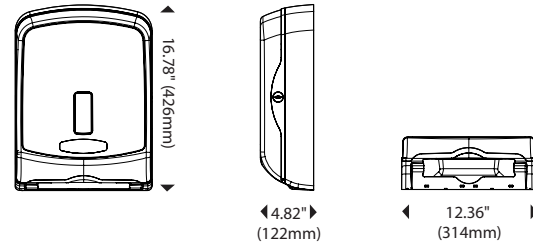

Width: 11.0" (279mm)

Capacity: Triple stack

CONSTRUCTION

Material: Tough, easy to clean industrial plastic

Hinge: Side hinge for easy loading

Locks: Generic, fixed or proprietary key available

ADDITIONAL FEATURES

Dispenser Specifications:

Finish/Color: White cover and back housing
Transparent smoke gray cover and light gray back housing

Dispenser Dimensions

Paper Specifications:

Paper Capacity: Accommodates 3 packs of folded towels
Paper Width: 11.0" (279mm) max

Paper Dimensions

Shipping Specifications:

Weight in Case: 3.8 lbs (1.7kg)
Case Dimensions (L x W x H): 17 1/4" x 5 5/8" x 13 11/16"
(438mm x 143mm x 348mm)

Units per Case: 1

North America

Cases/Pallet*: 192
Weight/Pallet*: 774.6 lbs (351.4kg)