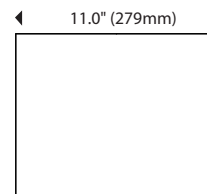

Width: 11.0" (279mm)

Capacity: Triple stack

CONSTRUCTION

Material: Tough, easy to clean industrial plastic

Hinge: Side hinge for easy loading

Locks: Generic, fixed or proprietary key available

ADDITIONAL FEATURES

Dispenser Specifications:

Finish/Color: White cover and back housing
Transparent smoke gray cover and light gray back housing

Dispenser Dimensions

Paper Specifications:

Paper Capacity: Accommodates 3 packs of folded towels
Paper Width: 11.0" (279mm) max

Paper Dimensions

Shipping Specifications:

Weight in Case: 3.8 lbs (1.7kg)
Case Dimensions (L x W x H): 17 1/4" x 5 5/8" x 13 11/16"
(438mm x 143mm x 348mm)

Units per Case: 1

North America

Cases/Pallet*: 192
Weight/Pallet*: 774.6 lbs (351.4kg)