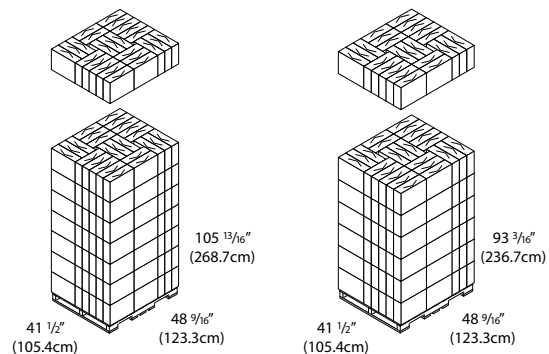

Shipping Configurations