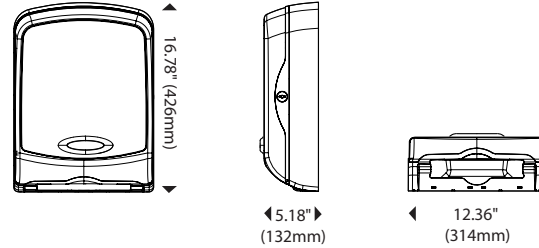

Width: 11.0" (279mm)

Capacity: Triple stack

CONSTRUCTION

Material: Tough, easy to clean industrial plastic

Hinge: Side hinge for easy loading

Locks: Generic, fixed or proprietary key available

ADDITIONAL FEATURES

Dispenser Specifications:

Finish/Color: White cover and back housing
Smoke blue cover and light gray back housing

Dispenser Dimensions

Paper Specifications:

Paper Capacity: Accommodates 3 packs of folded towels
Paper Width: 11.0" (279mm) max

Paper Dimensions

Shipping Specifications:

Weight in Case: 3.8 lbs (1.7kg)
Case Dimensions (L x W x H): 17 1/4" x 5 5/8" x 13 11/16"
(438mm x 143mm x 348mm)
Units per Case: 1
North America
Cases/Pallet*: 192
Weight/Pallet*: 774.6 lbs (351.4kg)
International
Cases/Pallet*: 168
Weight/Pallet*: 683.4 lbs (310.0kg)
SKU: **FT311-10**