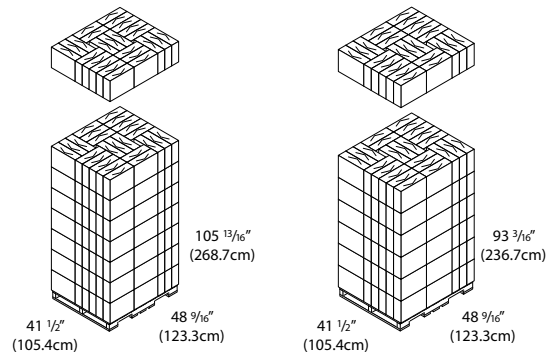

Shipping Configurations

North America

International

*Subject to change to maximize container load

Dispensing solutions to grow your business!

We offer the widest array of options in the industry, customizing solutions to give you the functional capabilities, proprietary lock-outs features, and aesthetic choices you need to support your business strategy.

Start dispensing value today!
www.DispensingDynamics.com

Corporate Headquarters
1020 Bixby Drive
City of Industry, CA 91745
U.S.A.
(1) 800-888-3698

International Sales Office
19440 Enterprise Way
Surrey, BC V3S 6J9
Canada
(1) 888-225-7380

DISPENSING DYNAMICS™
INTERNATIONAL