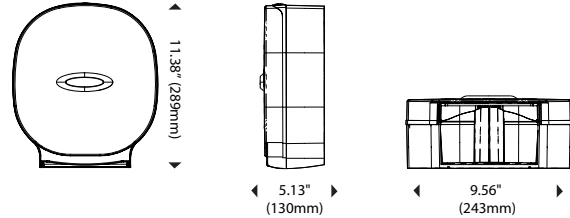

PAPER SIZE

Type:	Jumbo roll
Diameter:	9.0" (229mm)
Core:	1.5" to 3.3" (38mm to 84mm)

CONSTRUCTION

Roll Capacity:	1 roll
Material:	Tough, easy to clean industrial plastic
Locks:	Generic, fixed or proprietary key available

ADDITIONAL FEATURES

- Hinged cover facilitates reloading

**JT109-10
White**

**JT109-10
Smoke Blue**

Easy paper loading saves labor

JT109-10

9" Single JBT Tissue Dispenser

Jumbo tissue economy in an attractive, user friendly unit that ensures that washroom patrons have paper when they need it

Dispenser Specifications:

Finish/Color: White cover and back housing
Smoke blue cover and light gray back housing

Dispenser Dimensions

Paper Specifications:

Paper Capacity: 1 roll
Roll Width: 4.0" (102mm) max
Roll Diameter: 9.0" (229mm)
Core Size: 1.5" to 3.3" (38mm to 84mm)

Roll Dimensions

Shipping Specifications:

Weight in Case: 3.3 lbs (1.5kg)
Case Dimensions (L x W x H): 10" x 5 9/16" x 11 7/8" (254mm x 141mm x 302mm)
Units per Case: 1
North America
Cases/Pallet*: 256
Weight/Pallet*: 889.8 lbs (403.6kg)
International
Cases/Pallet*: 272
Weight/Pallet*: 942.6 lbs (427.6kg)
SKU: **JT109-10**