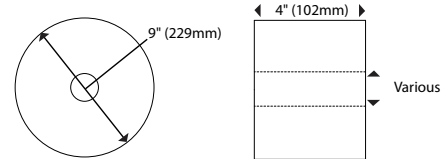

Dispenser Specifications:

Finish/Color: White cover and back housing
Smoke blue cover and light gray back housing

Dispenser Dimensions

Paper Specifications:

Paper Capacity: 1 roll
Roll Width: 4.0" (102mm) max
Roll Diameter: 9.0" (229mm)
Core Size: 1.5" to 3.3" (38mm to 84mm)

Roll Dimensions

Shipping Specifications:

Weight in Case: 3.3 lbs (1.5kg)
Case Dimensions (L x W x H): 10" x 5 9/16" x 11 7/8" (254mm x 141mm x 302mm)
Units per Case: 1
North America
Cases/Pallet*: 256
Weight/Pallet*: 889.8 lbs (403.6kg)
International
Cases/Pallet*: 272
Weight/Pallet*: 942.6 lbs (427.6kg)
SKU: **JT109-10**