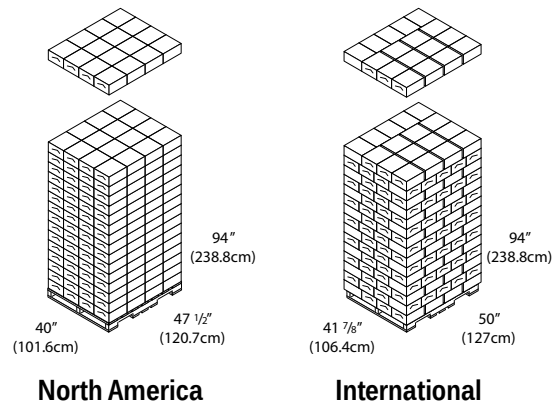

Shipping Configurations

*Subject to change to maximize container load

Dispensing solutions to grow your business!

We offer the widest array of options in the industry, customizing solutions to give you the functional capabilities, proprietary lock-outs features, and aesthetic choices you need to support your business strategy.

Start dispensing value today!
www.DispensingDynamics.com

Corporate Headquarters
1020 Bixby Drive
City of Industry, CA 91745
U.S.A.
(1) 800-888-3698

International Sales Office
19440 Enterprise Way
Surrey, BC V3S 6J9
Canada
(1) 888-225-7380

DISPENSING DYNAMICS™
INTERNATIONAL