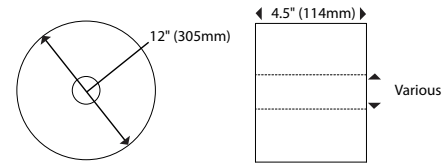

Dispenser Specifications:

Finish/Color: White cover and back housing
Transparent smoke gray cover and light gray back housing

Dispenser Dimensions

Paper Specifications:

Paper Capacity: 1 roll
 Roll Width: 4.5" (114mm) max
 Roll Diameter: 12.0" (305mm) max
 Core Size: 1.5" to 3.3" (38mm to 84mm) or snap over

Roll Dimensions

Shipping Specifications:

Weight in Case: 3.4 lbs (1.5kg)
 Case Dimensions (L x W x H): 13 1/2" x 6 1/8" x 15 9/16"
 (343mm x 156mm x 395mm)
 Units per Case: 1

North America

Cases/Pallet*: 144
 Weight/Pallet*: 534.6 lbs (242.5kg)