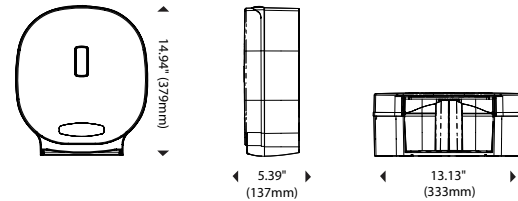

PAPER SIZE

- Type:** Jumbo roll
- Diameter:** 12.0" (305mm)
- Core:** 1.5" to 3.3" (38mm to 84mm) or snap over

CONSTRUCTION

- Roll Capacity:** 1 roll
- Material:** Tough, easy to clean industrial plastic
- Locks:** Generic, fixed or proprietary key available

Dispenser Specifications:

Finish/Color: White cover and back housing
Transparent smoke gray cover and light gray back housing

Dispenser Dimensions

Paper Specifications:

Paper Capacity: 1 roll
 Roll Width: 4.5" (114mm) max
 Roll Diameter: 12.0" (305mm) max
 Core Size: 1.5" to 3.3" (38mm to 84mm) or snap over

Roll Dimensions

Shipping Specifications:

Weight in Case: 3.4 lbs (1.5kg)
 Case Dimensions (L x W x H): 13 1/2" x 6 1/8" x 15 9/16"
 (343mm x 156mm x 395mm)
 Units per Case: 1

North America

Cases/Pallet*: 144
 Weight/Pallet*: 534.6 lbs (242.5kg)