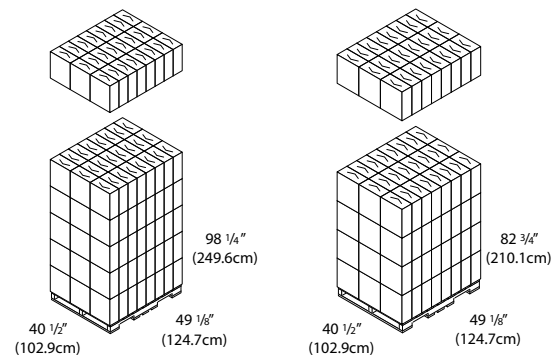

Shipping Configurations

North America

International

Dispensing solutions to grow your business!

We offer the widest array of options in the industry, customizing solutions to give you the functional capabilities, proprietary lock-outs features, and aesthetic choices you need to support your business strategy.

Start dispensing value today!
www.DispensingDynamics.com

Corporate Headquarters
1020 Bixby Drive
City of Industry, CA 91745
U.S.A.
(1) 800-888-3698

International Sales Office
19440 Enterprise Way
Surrey, BC V3S 6J9
Canada
(1) 888-225-7380

DISPENSING DYNAMICS™
INTERNATIONAL