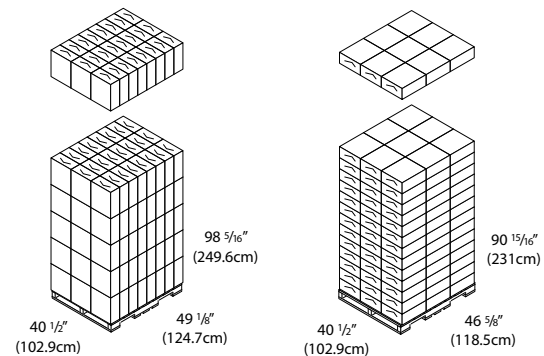

Shipping Configurations