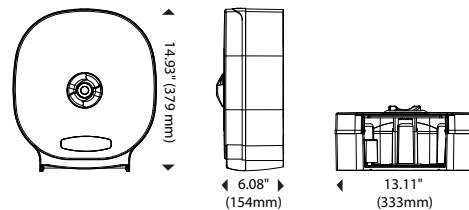

### Paper Specifications:

Paper Capacity: 3 rolls  
Roll Width: 4.0" (102mm) max  
Roll Diameter: 6.0" (152mm) max  
Core Size: Mini-core or 1.5" to 3.3" (38mm to 84mm)

### Shipping Specifications:

Weight in Case: 4.3 lbs (2.0kg)  
Case Dimensions (L x W x H): 13 1/2" x 6 1/8" x 15 9/16" (343mm x 156mm x 395mm)  
Units per Case: 1  
**North America**  
Cases/Pallet\*: 144  
Weight/Pallet\*: 664.2 lbs (301.3kg)  
**International:**  
Cases/Pallet\*: 126  
Weight/Pallet\*: 586.8 lbs (266.2kg)  
SKU: **JT306-00**