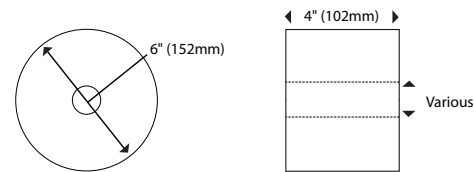

Roll Dimensions