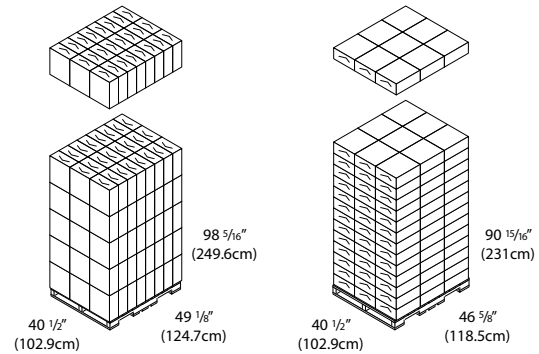

**Dispenser Specifications:**

Finish/Color: White cover and back housing  
Black cover and back housing

**Dispenser Dimensions**

**Paper Specifications:**

Paper Capacity: 3 rolls  
Roll Width: 4.0" (102mm) max  
Roll Diameter: 6.0" (152mm) max  
Core Size: Mini-core or 1.5" to 3.3" (38mm to 84mm)

**Roll Dimensions**

**Shipping Specifications:**

Weight in Case: 4.4 lbs (2.0kg)  
Case Dimensions (L x W x H): 13 1/2" x 6 1/8" x 15 9/16" (343mm x 156mm x 395mm)

Units per Case: 1

**North America**

Cases/Pallet\*: 144  
Weight/Pallet\*: 664.2 lbs (301.3kg)

**International:**

Cases/Pallet\*: 126  
Weight/Pallet\*: 586.8 lbs (266.2kg)

SKU: **JT306-05**

\*Subject to change to maximize container load

**Shipping Configurations**

**North America**

**International**