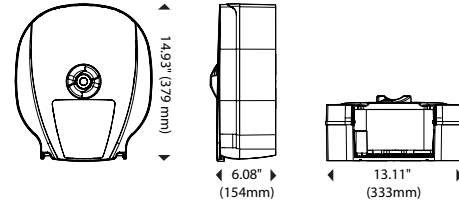

**Dispenser Specifications:**

Finish/Color: White cover and back housing  
Black cover and back housing

**Dispenser Dimensions**

**Paper Specifications:**

Paper Capacity: 3 rolls  
Roll Width: 4.0" (102mm) max  
Roll Diameter: 6.0" (152mm) max  
Core Size: Mini-core or 1.5" to 3.3" (38mm to 84mm)

**Roll Dimensions**

**Shipping Specifications:**

Weight in Case: 4.4 lbs (2.0kg)  
Case Dimensions (L x W x H): 13 1/2" x 6 1/8" x 15 9/16" (343mm x 156mm x 395mm)

Units per Case: 1

**North America**

Cases/Pallet\*: 144  
Weight/Pallet\*: 664.2 lbs (301.3kg)