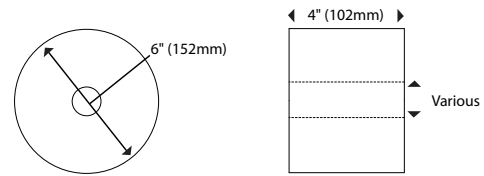

**Dispenser Specifications:**

Finish/Color: White cover and back housing  
Black cover and back housing

**Dispenser Dimensions**

**Paper Specifications:**

Paper Capacity: 3 rolls  
Roll Width: 4.0" (102mm) max  
Roll Diameter: 6.0" (152mm) max  
Core Size: Mini-core or 1.5" to 3.3" (38mm to 84mm)

**Roll Dimensions**

**Shipping Specifications:**

Weight in Case: 4.4 lbs (2.0kg)  
Case Dimensions (L x W x H): 13 1/2" x 6 1/8" x 15 9/16" (343mm x 156mm x 395mm)

Units per Case: 1

**North America**

Cases/Pallet\*: 144  
Weight/Pallet\*: 664.2 lbs (301.3kg)